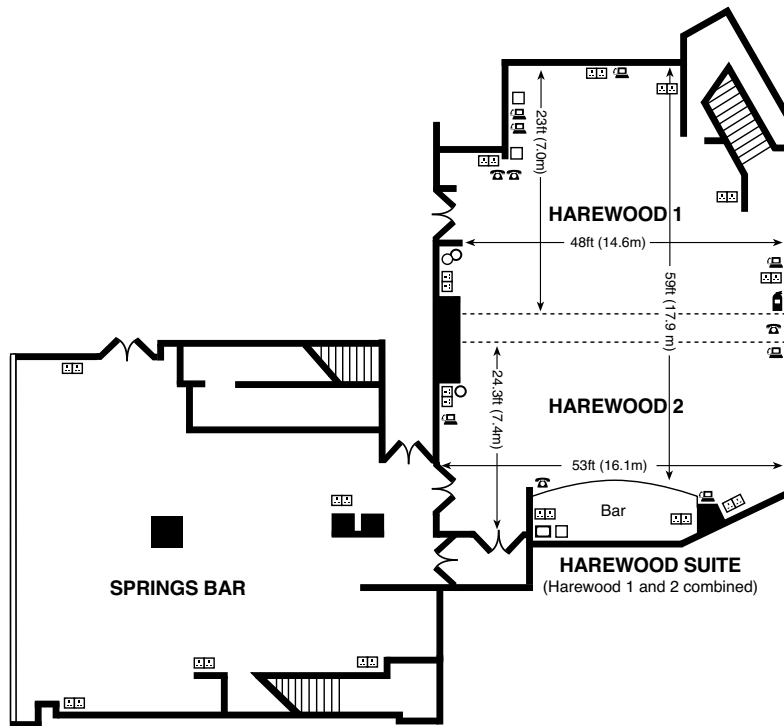

## Ground Floor

### Key

 Double 13 amp socket	 Column	 ISDN Socket
 Moveable partition	 TV aerial	 Dimmer
 Telephone point	 3 Phase electricity supply	 Fire apparatus

## First Floor

### Key

<p> Double 13 amp socket</p> <p> Moveable partition</p> <p> Telephone point</p>	<p> Column</p> <p> TV aerial</p> <p> 3 Phase electricity supply</p>	<p> ISDN Socket</p> <p> Dimmer</p> <p> Fire apparatus</p>
--	--	--