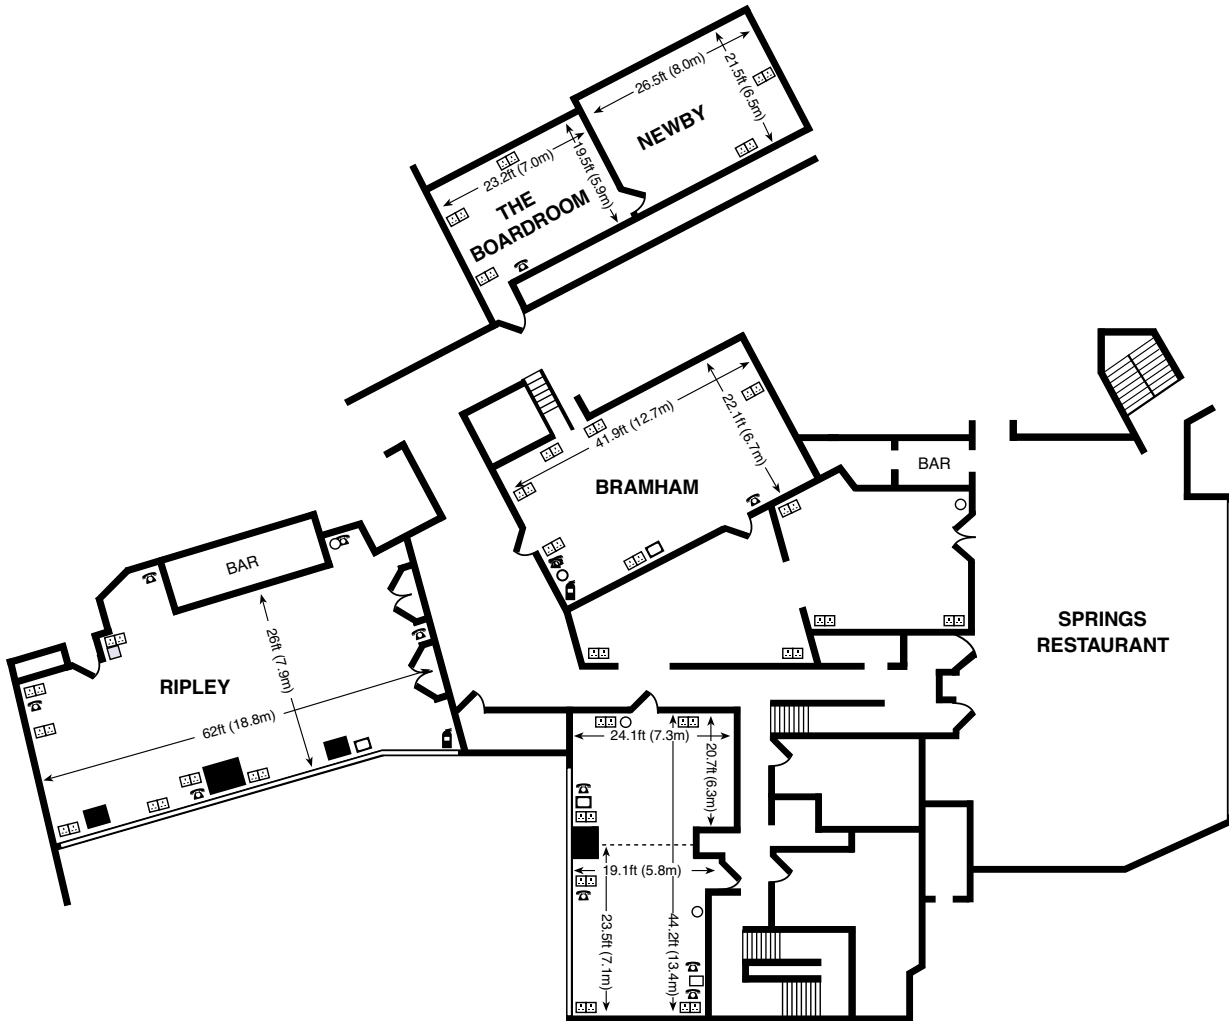

## Ground Floor

### Key

 Double 13 amp socket	 Column	 ISDN Socket
 Moveable partition	 TV aerial	 Dimmer
 Telephone point	 3 Phase electricity supply	 Fire apparatus

## First Floor

### Key

<p> Double 13 amp socket</p> <p> Moveable partition</p> <p> Telephone point</p>	<p> Column</p> <p> TV aerial</p> <p> 3 Phase electricity supply</p>	<p> ISDN Socket</p> <p> Dimmer</p> <p> Fire apparatus</p>
--	--	--